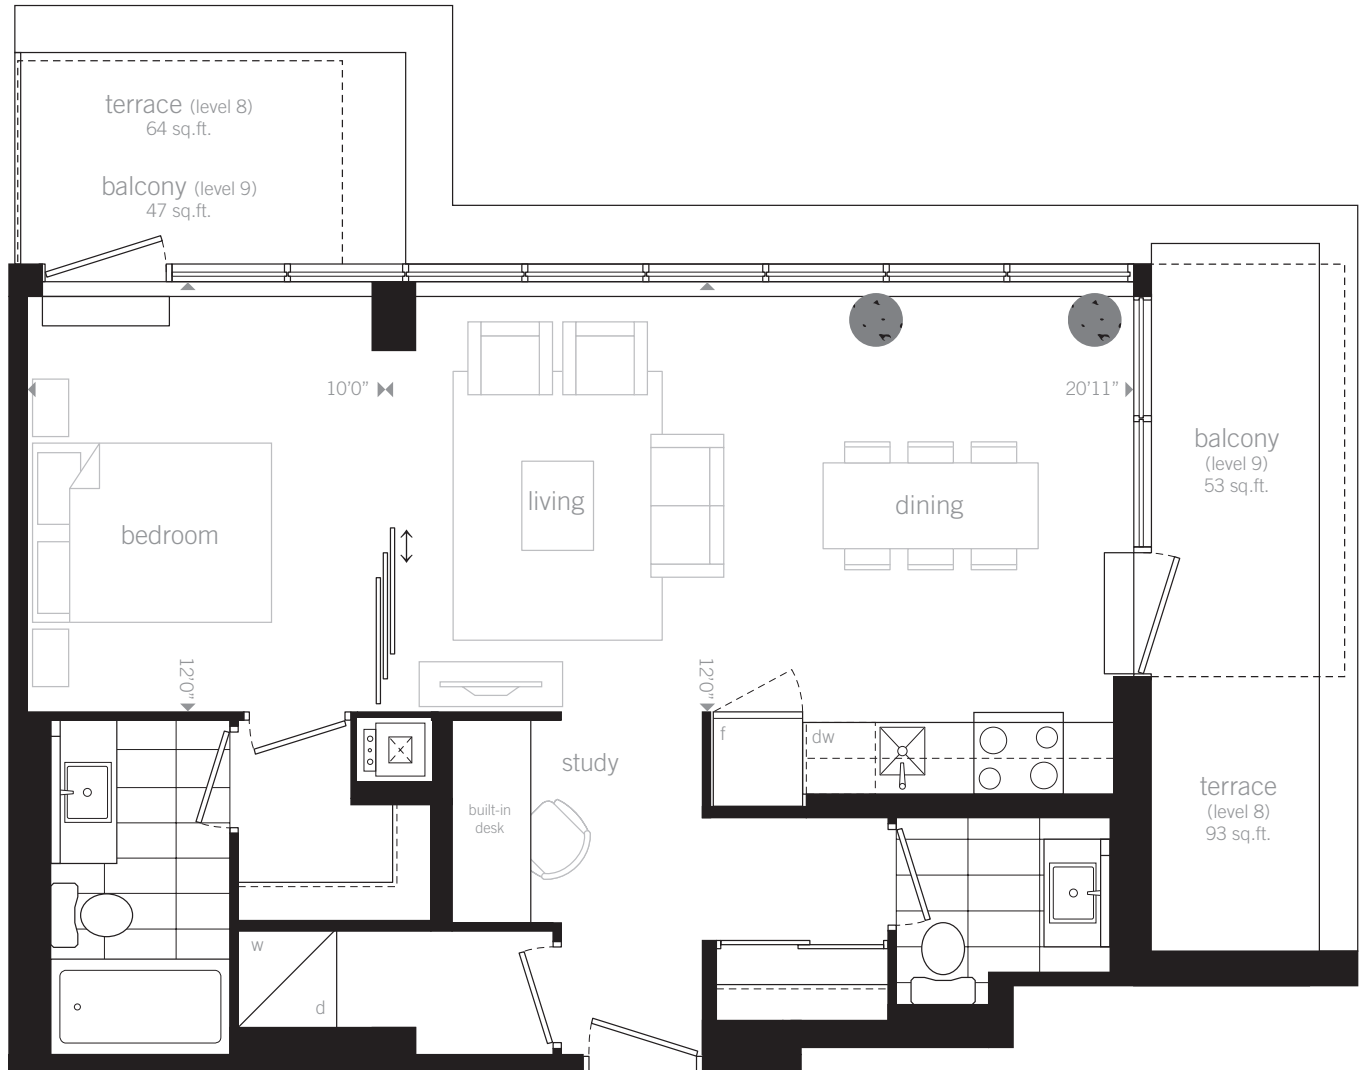

CENTRAL 2

penthouse > 11

one bedroom + study // 693 sq.ft.

terraces 157 sq.ft. (level 8)

balconies 100 sq.ft. (level 9)

All sizes and specifications are subject to change without notice. E.&O.E.

Hideaway
RESORT LIVING IN THE CITY