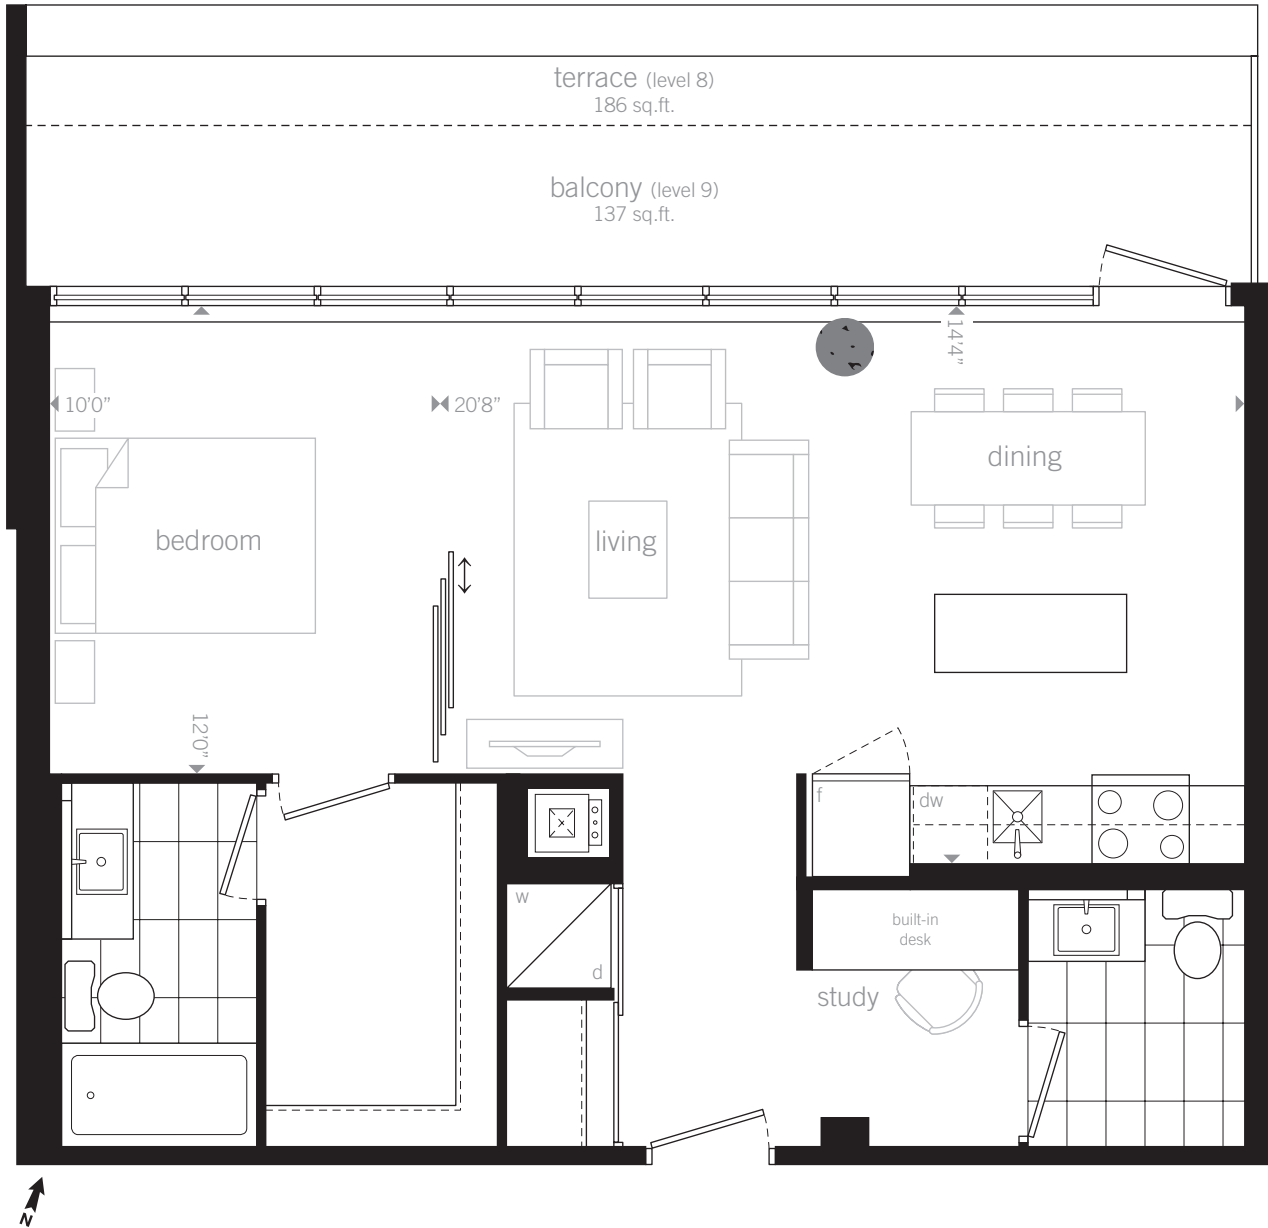

CENTRAL 2

penthouse > 08

one bedroom + study // **704 sq.ft.**

terrace 186 sq.ft. (level 8)

balcony 137 sq.ft. (level 9)

All sizes and specifications are subject to change without notice. E.&O.E.

Hideaway
RESORT LIVING IN THE CITY