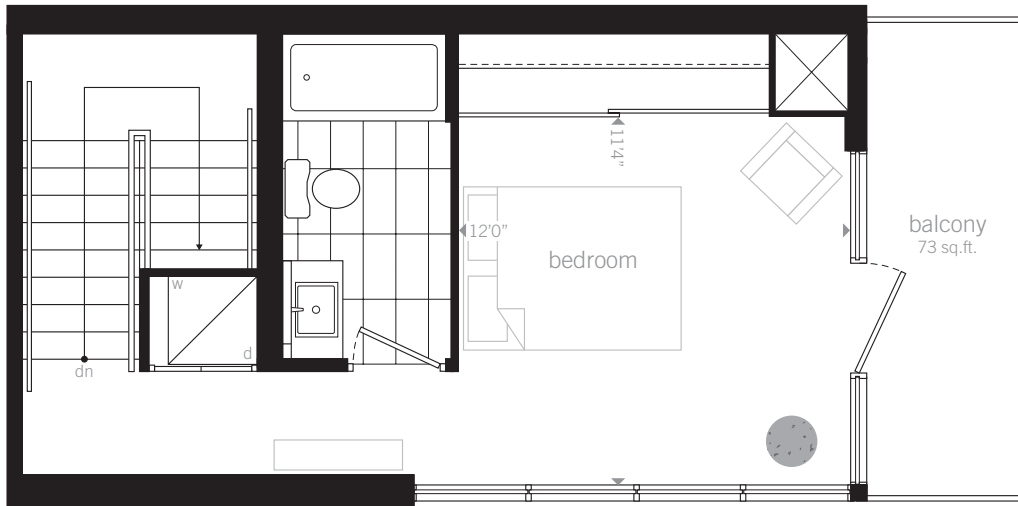

# PH6

One Bedroom // **774 sq.ft.**  
Terrace + Balcony 291 sq.ft.

Upper Level

Main Level

All sizes and specifications are subject to change without notice. E.&O.E.

*Hideaway*  
RESORT LIVING IN THE CITY