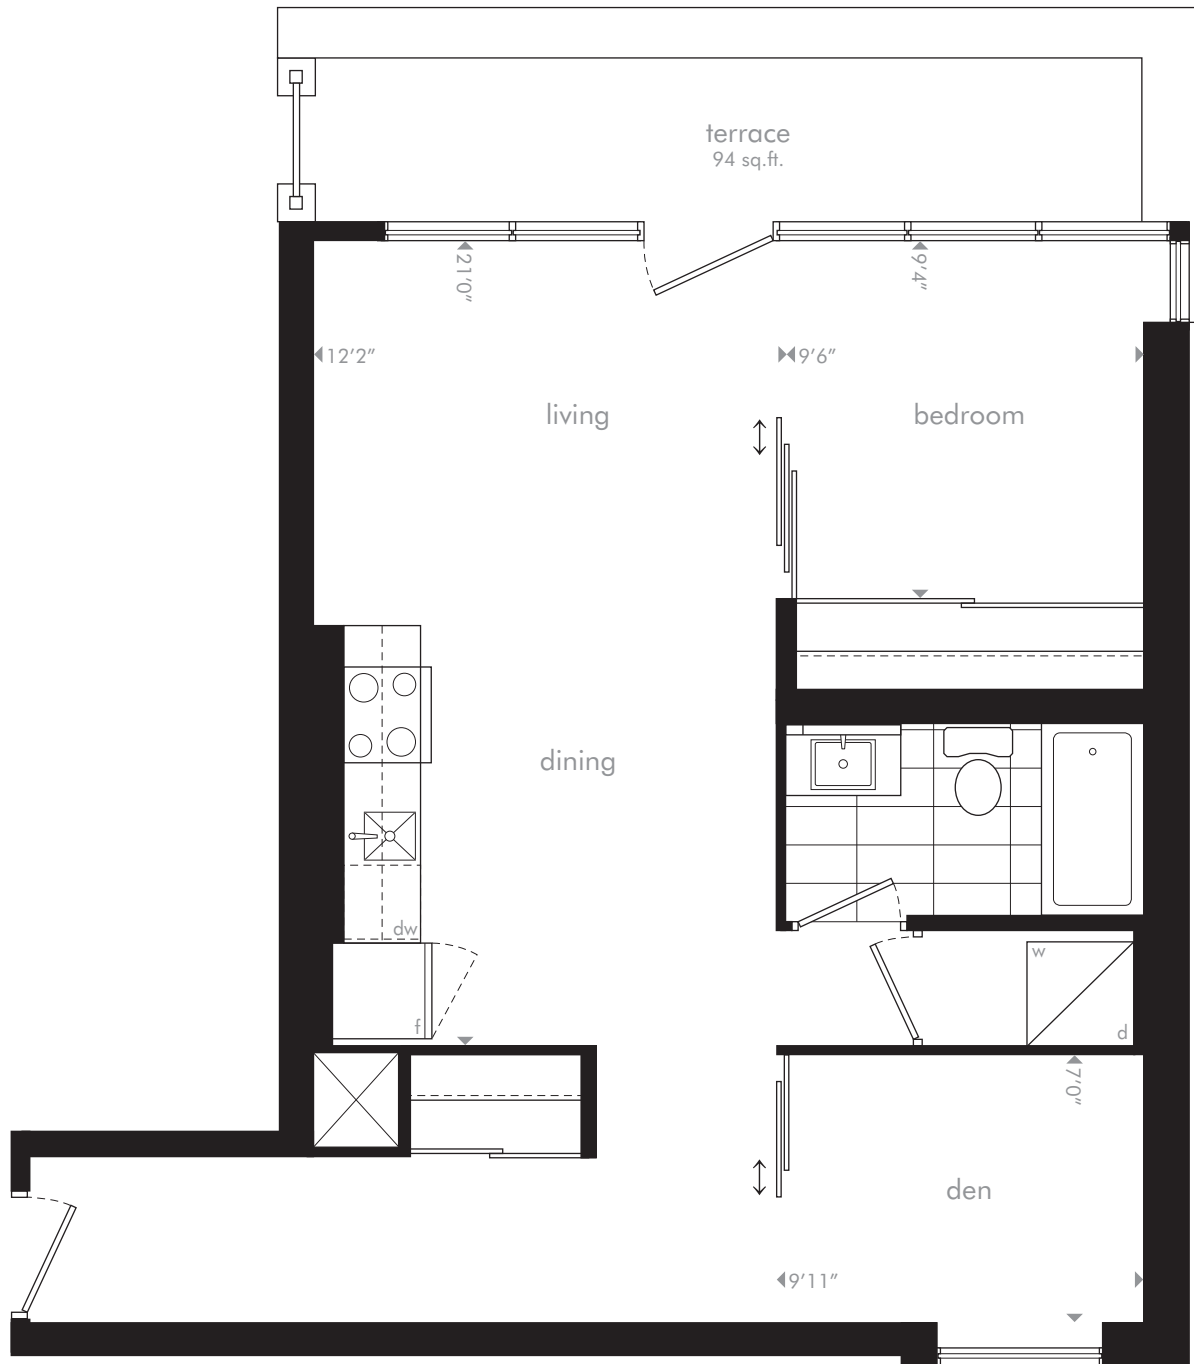

LPH2

One Bedroom + Den
729 sq.ft.

Hideaway
THE FINAL PHASE AT CENTRAL