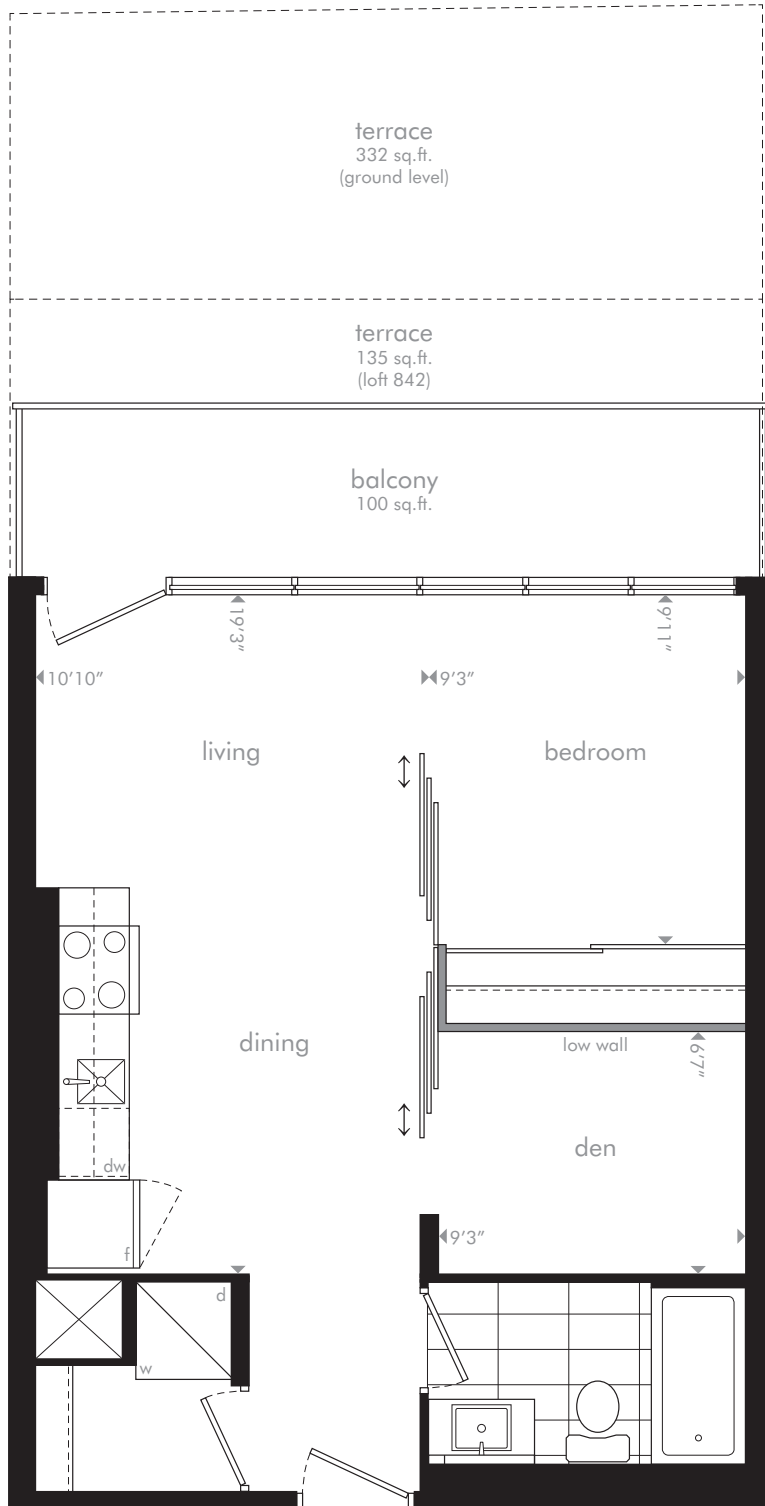

# Habita

One Bedroom + Den  
549 sq.ft.

**HABITA – Mexico City, Mexico**  
Located in the heart of the fashionable Polanco district in Mexico City, Habita brings contemporary style to the city's business centre. The hotel takes a minimalist design approach to their converted 1950's building, bringing in large amounts of natural light, a sleek rooftop bar and relaxing pool.

All sizes and specifications are subject to change without notice. E.&O.E.

*Hideaway*  
THE FINAL PHASE AT CENTRAL