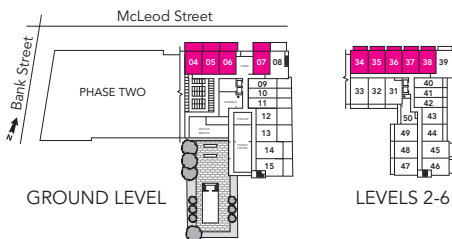

Evason

One Bedroom + Den
609 sq.ft.

Loft 237 – No Balcony

EVANSON – Phuket, Thailand
Situated amongst 64 acres of tropical parklands and directly on the shores of the Andaman Sea, Evason Phuket is a stunning resort. The resort is known for its private island, Bon Island, that is minutes from the mainland and features some of the best white sand beaches in the area.

All sizes and specifications are subject to change without notice. E.&O.E.

Hideaway
THE FINAL PHASE AT CENTRAL