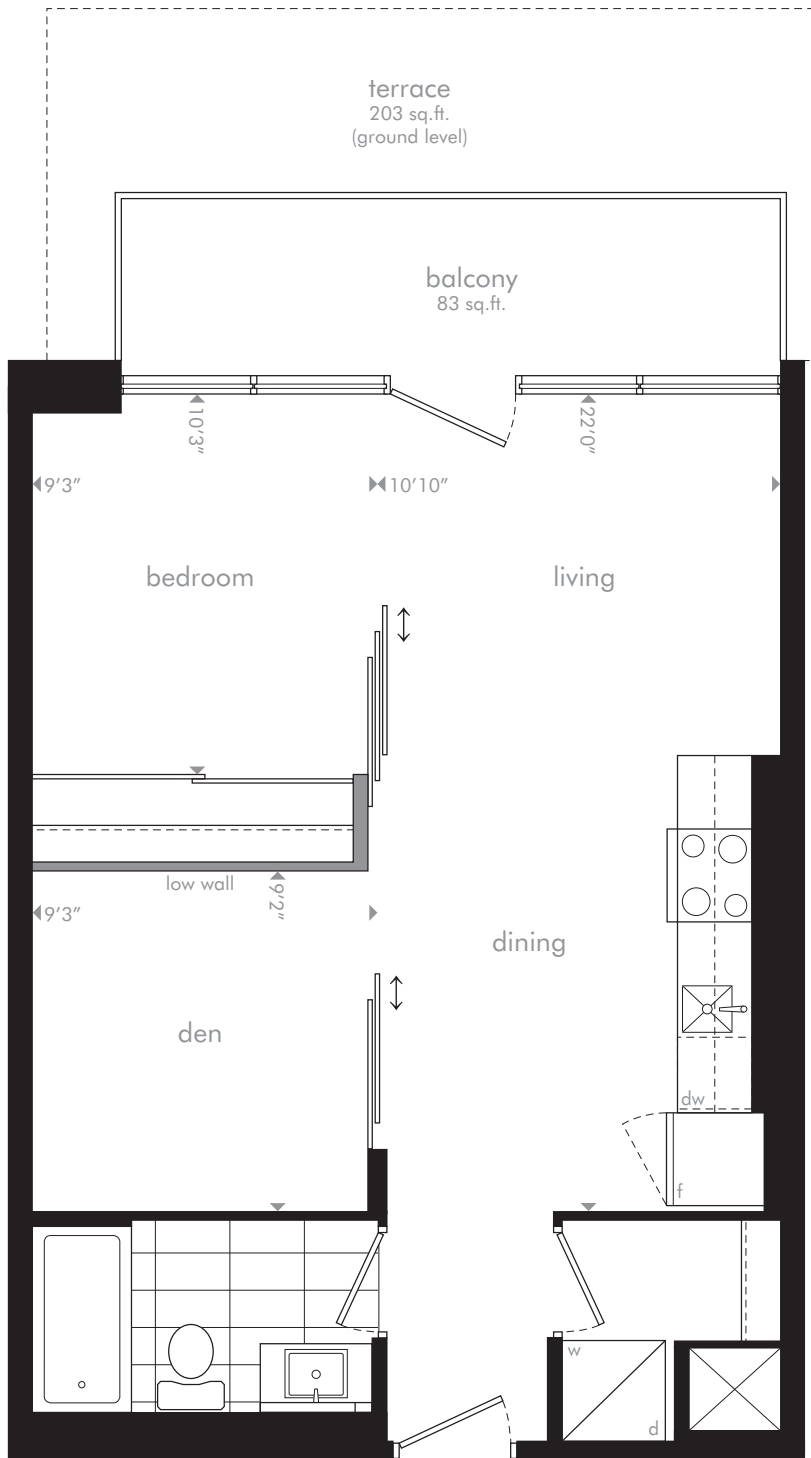

Evason

One Bedroom + Den
609 sq.ft.

Loft 237 – No Balcony

EVANSON – Phuket, Thailand
Situated amongst 64 acres of tropical parklands and directly on the shores of the Andaman Sea, Evason Phuket is a stunning resort. The resort is known for its private island, Bon Island, that is minutes from the mainland and features some of the best white sand beaches in the area.

All sizes and specifications are subject to change without notice. E.&O.E.

Hideaway
THE FINAL PHASE AT CENTRAL