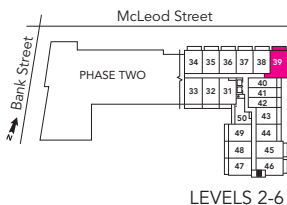

Deseo

Two Bedroom
852 sq.ft.

DESEO –
Yucatan Peninsula, Mexico
Deseo provides modern sophistication and convenience while maintaining the charms of a traditional fishing village. The location along the Yucatan Peninsula in the Mayan Riviera is truly breathtaking with all the sights and sounds of the Caribbean Sea.

Hideaway
THE FINAL PHASE AT CENTRAL